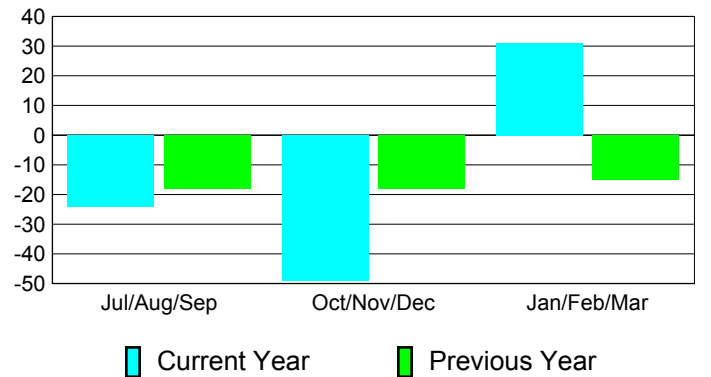

Gender Comparison 2010-2011

Jul/Aug/Sep

Oct/Nov/Dec

Jan/Feb/Mar

Male

Female