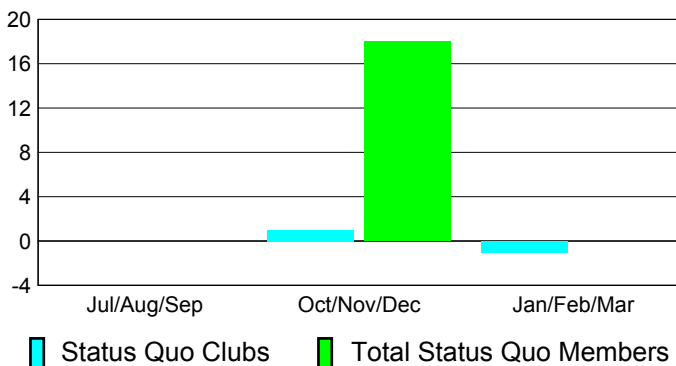

YTD Status Quo Clubs 2010-2011

Status Quo Clubs Compared to Status Quo Members

MEMBERSHIP

Membership Results
2010-2011

Membership
2009-2010

Month	Net Memb Goal	Actual New Memb	Actual Dropped Memb	Gain/Loss of Memb	Gain/Loss of Memb
Jul/Aug/Sep	-20	38	-62	-24	-18
Oct/Nov/Dec	-10	80	-129	-49	-18
Jan/Feb/Mar	20	112	-81	31	-15
Totals	-10	230	-272	-42	-51