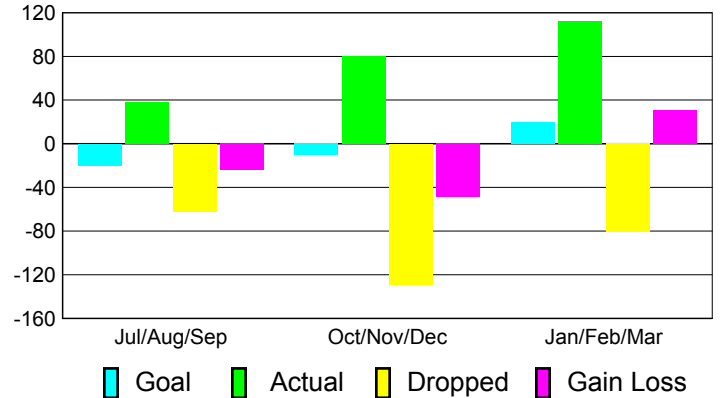

### YTD Status Quo Clubs 2010-2011

Status Quo Clubs Compared to Status Quo Members

## MEMBERSHIP

**Membership Results**  
2010-2011

**Membership**  
2009-2010

Month	Net Memb Goal	Actual New Memb	Actual Dropped Memb	Gain/Loss of Memb	Gain/Loss of Memb
Jul/Aug/Sep	-20	38	-62	-24	-18
Oct/Nov/Dec	-10	80	-129	-49	-18
Jan/Feb/Mar	20	112	-81	31	-15
<b>Totals</b>	<b>-10</b>	<b>230</b>	<b>-272</b>	<b>-42</b>	<b>-51</b>

### Membership Results 2010-2011

Goal, New, Dropped, Gain/Loss

### Comparison of Membership Gain/Loss

Current Year Compared to the Previous Year